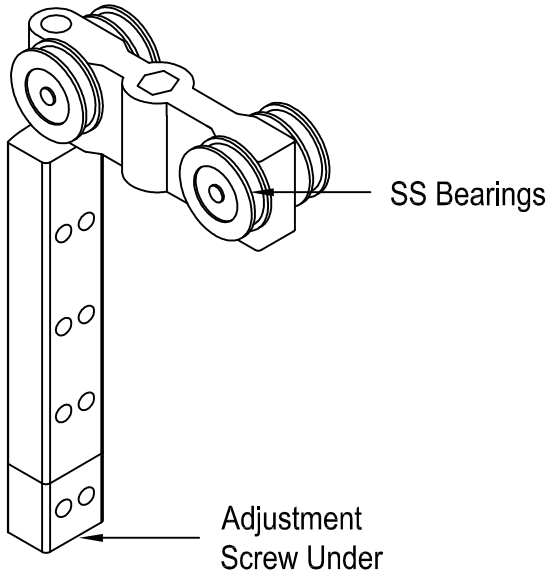

TOP ROLLER
190 Pounds per leaf

TOP TRACK
Anodised Aluminium
(Full Size)

BOTTOM GUIDE

BRASS BOTTOM TRACK
13/16" x 17/32"

BIFOLD TRACKS & ROLLERS

M.J.N. McNAUGHTON LTD

PO Box 27 061, Mt. Roskill, New Zealand
Email: mjnmcnaughton@xtra.co.nz

T: +64.9.620.9059
F: +64.9.620.7585

COMPONENTS

Scale: N.T.S.

Date: 10/26/05

Page: DB13A